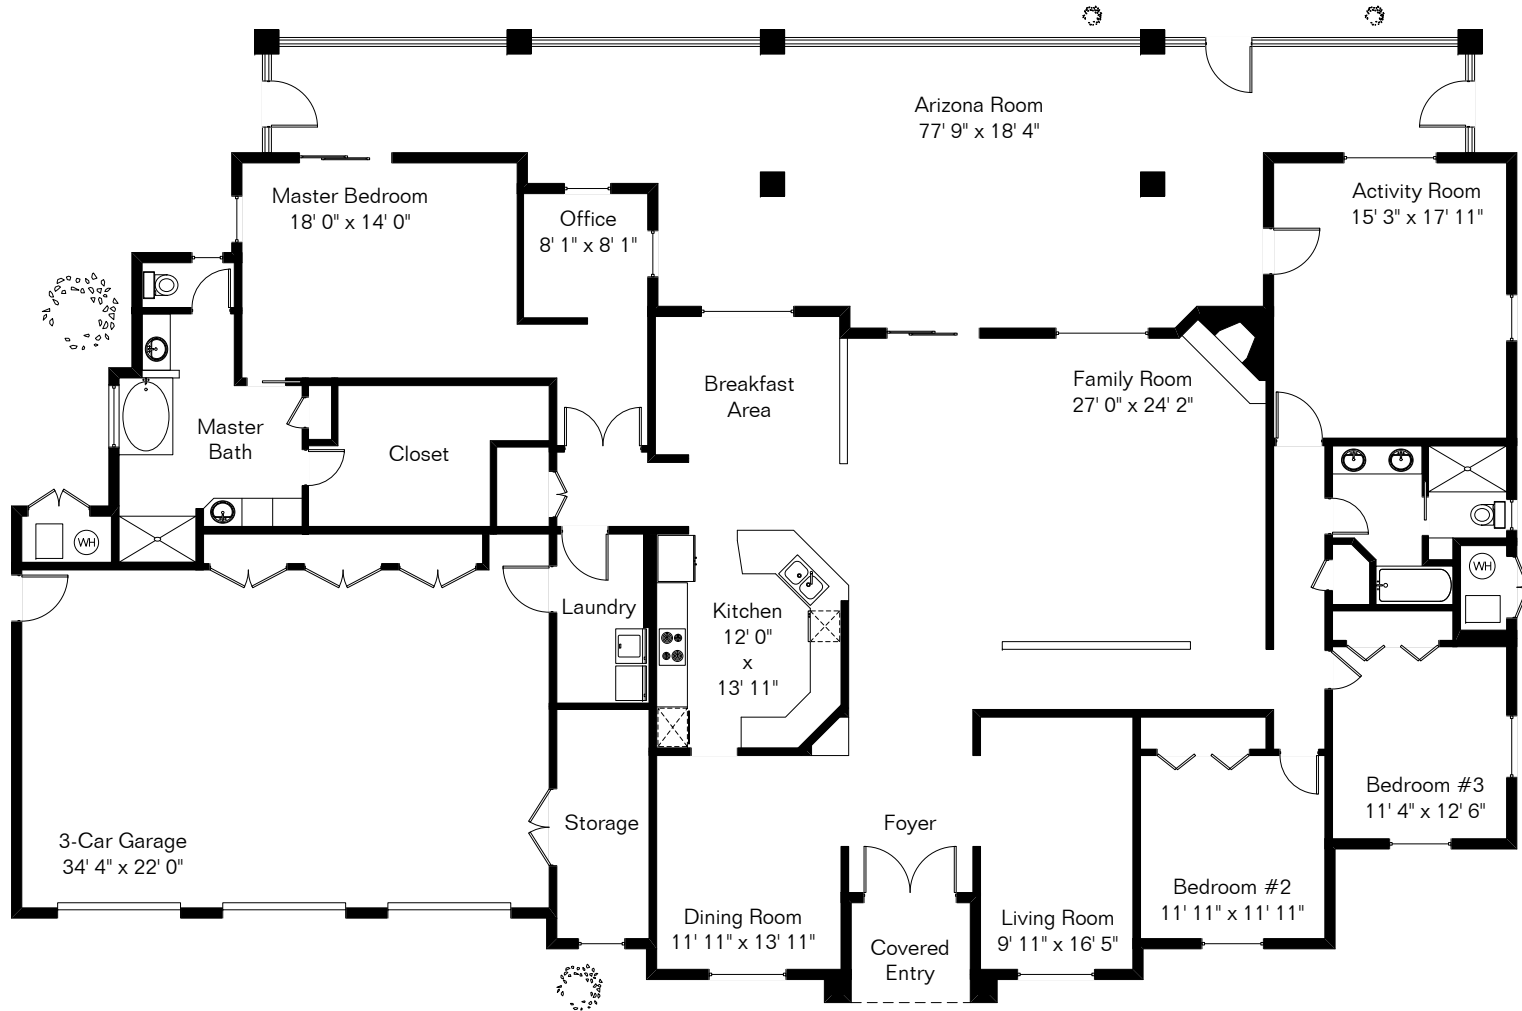

The square footages and room size information are deemed to be reliable but are not guaranteed and should be independently verified.

12522 E Kit Carson Pl

Site Visit April 2018

0 ft. 6 ft. 10 ft. 20 ft.

Copyright 2018 Floor Plans First! LLC
All Rights Reserved.

Living Area 3,313 Sq Ft
Garage 951 Sq Ft
Arizona Room 1,034 Sq Ft

www.FloorPlansFirst.com

Toll Free (877) 887-1500
Voice (520) 881-1500
Fax (520) 791-7701

Floor Plans First!
See the Floor Plan First!